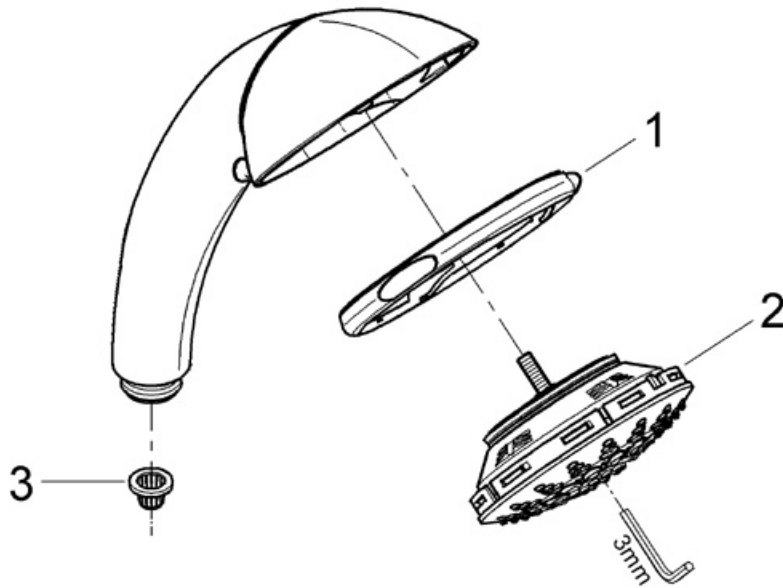

28 443 Champagne hand shower

Exploded View

Parts Breakdown

Pos No.	Spare Part Description	Product No.	Pcs.
	28 443		
1	Ring	45 931	1
2	Rose kit	45 929	1
3	Filter screen	06 768	1