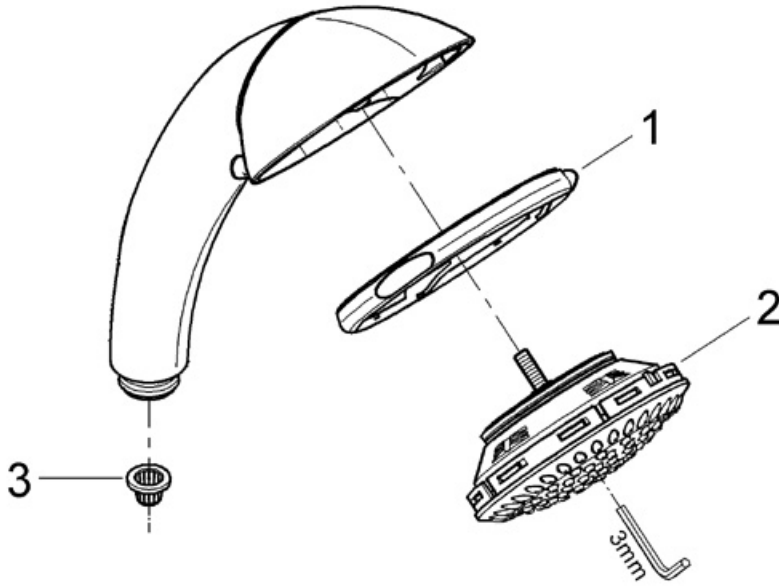

28 441 Trio Hand Shower

Exploded View

Parts Breakdown

Pos No.	Spare Part Description	Product No.	Pcs.
	28 441		
1	Ring	45 931	1
2	Rose kit	45 927	1
3	Filter screen	06 768	1