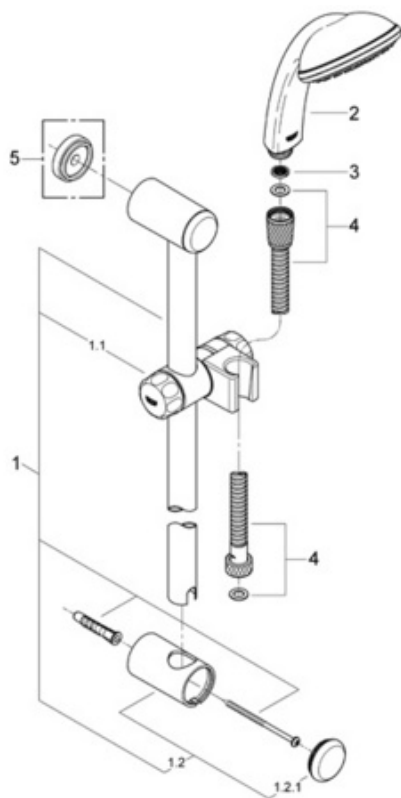

28 435 Trio hand shower system

Exploded View

Parts Breakdown

Pos No.	Spare Part Description	Product No.	Pcs.
	28 435		
1	Shower bar	28 666	1
1.1	Hand shower holder	07 659	1
1.2.1	End cap	45 363	1
1.2	End bracket	45 362	1
2	Handshower	28 421	1
3	Filter screen	07 002	1
4	59' Relexaflex hose	28 151	1
	Special Accessories		
5	Wall spacer	45 406	1