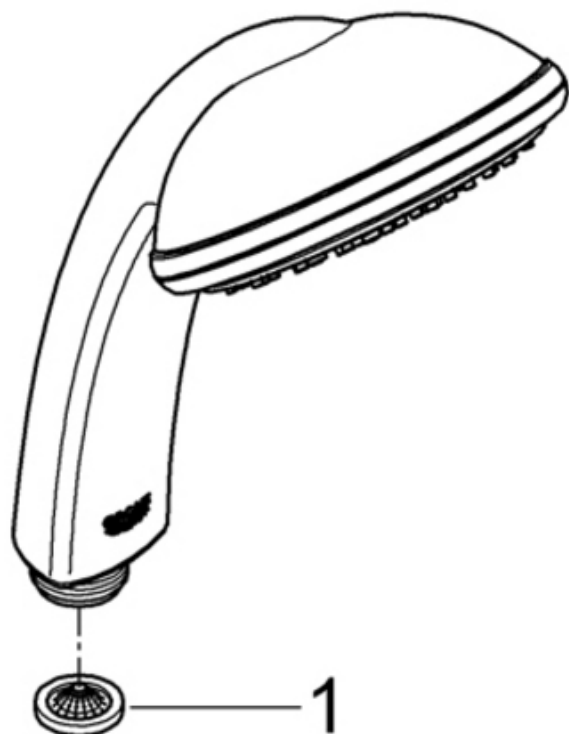

28 421 Hand Shower

Exploded View

Parts Breakdown

Pos No.	Spare Part Description	Product No.	Pcs.
	28 421		
1	Shower bar	28 666	1
1.1	Hand shower holder	07 659	1
1.2	End bracket	45 362	1
1.2.1	End cap	45 363	1
2	Handshower	28 421	1
3	Filter screen	07 002	1
4	59" Relexaflex hose	28 151	1
	Special Accessories		
5	Wall spacer	45 406	1