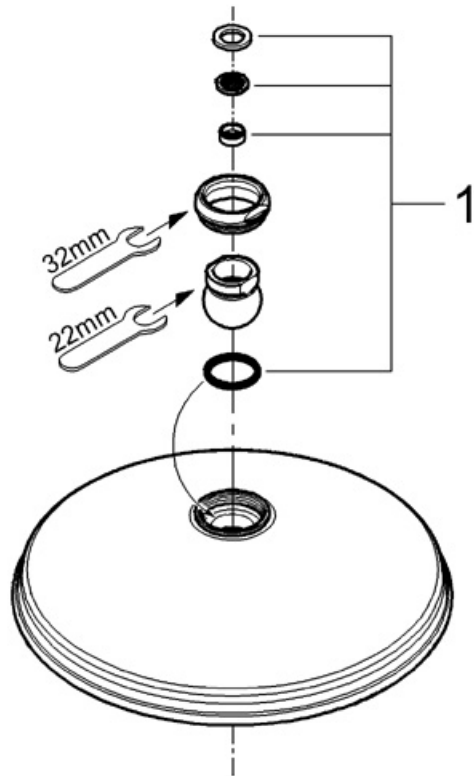

## 28 375 Retro Shower Head

### Exploded View

### Parts Breakdown

Pos No.	Spare Part Description	Product No.	Pcs.
	<b>28 375</b>		
1	Swivel ball joint	45 933	1