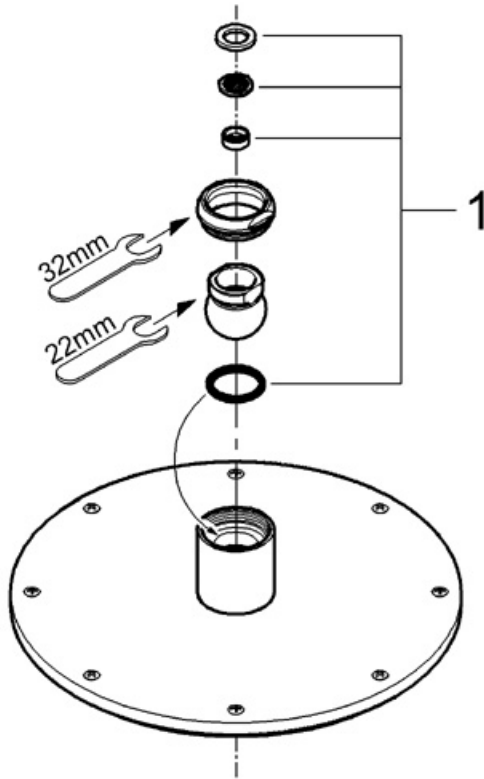

## 28 373 Shower Head

### Exploded View

### Parts Breakdown

Pos No.	Spare Part Description	Product No.	Pcs.
	<b>28 373</b>		
1	Swivel ball joint	45 933	1