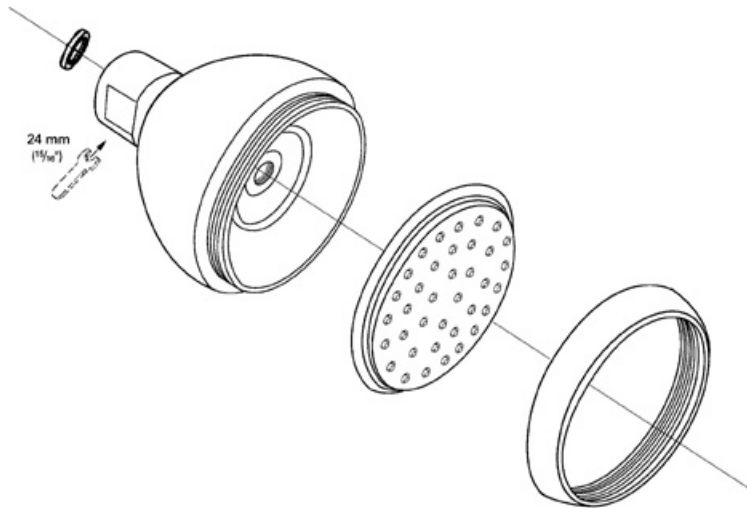

28 342 Non-Adjustable Shower Head

Exploded View

Parts Breakdown

Pos. No.	Spare part Description	Product No.	Pcs.
	28 342		
	No Spare Parts Available		