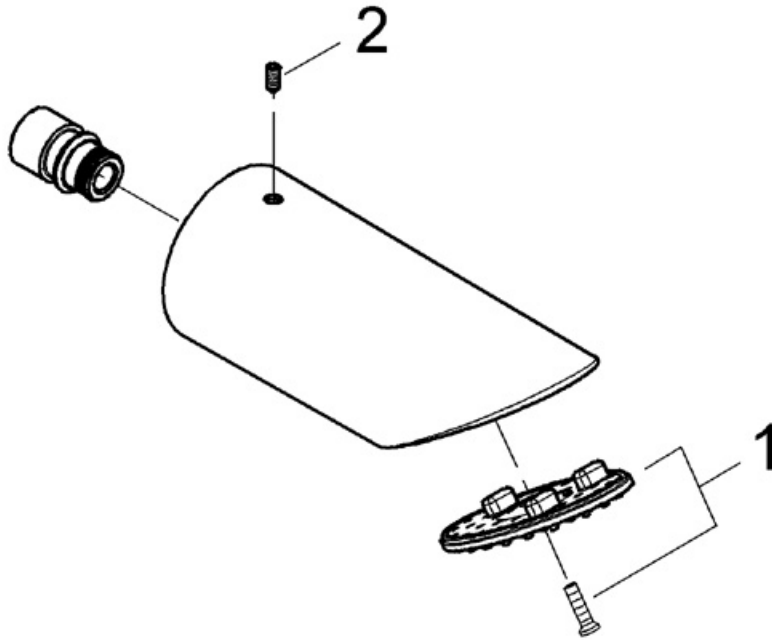

28 305 Shower Head

Exploded View

Parts Breakdown

Pos No.	Spare Part Description	Product No.	Pcs.
	28 305		
1	Rose kit	45 733	1
2	Set screw	02 125	1