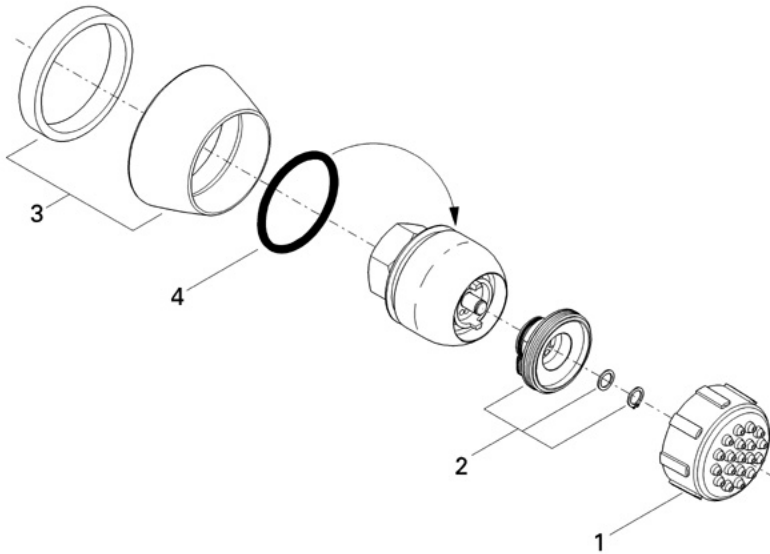

## 28 287 Adjustable body spray

### Exploded View

### Parts Breakdown

Pos No.	Spare Part Description	Product No.	Pcs.
	<b>28 287</b>		
1	Face cap 28 287	45 147	1
2	Shower rose adapter	45 148	1
3	Flange	45 173	1
4	O-ring seal for 47.119	02 967	1