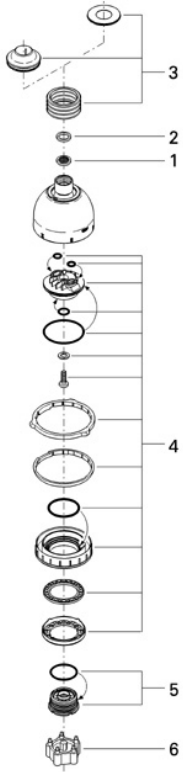

28 283 Deluxe Top 4 shower head

Exploded View

Parts Breakdown

Pos No.	Spare Part Description	Product No.	Pcs.
	28 283		
1	Filter screen	07 002	1
2	Fiber washer for relexa hose	01 389	1
3	Bellows	45 199	1
4	Shower rose kit (28.197)	45 669	1
5	Pulsator element	45 656	1
6	Relexa plus tool	45 654	1