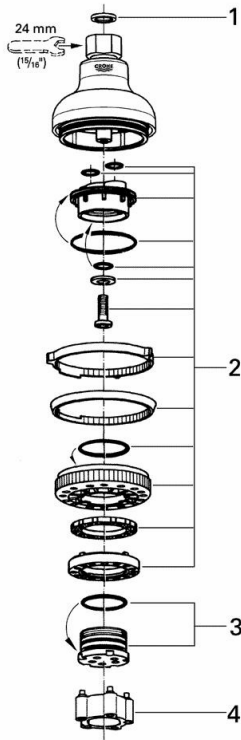

28 275 Top 4 shower head

Exploded View

Parts Breakdown

Pos No.	Spare Part Description	Product No.	Pcs.
	28 275		
1	Filter screen	07 002	1
2	Shower rose kit (28.197)	45 669	1
3	Pulsator element	45 656	1
4	Relexa plus tool	45 654	1