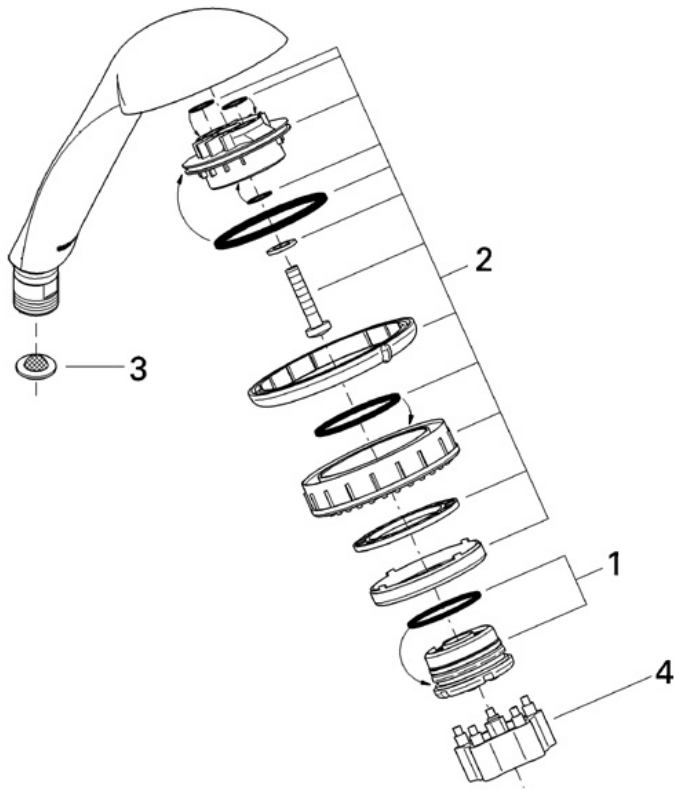

## 28 255 Top 4 hand shower

### Exploded View

### Parts Breakdown

Pos No.	Spare Part Description	Product No.	Pcs.
	<b>28 255</b>		
1	Pulsator element	45 656	1
2	Rose kit	45 463	1
3	Filter screen	07 002	1
4	Relexa plus tool	45 654	1