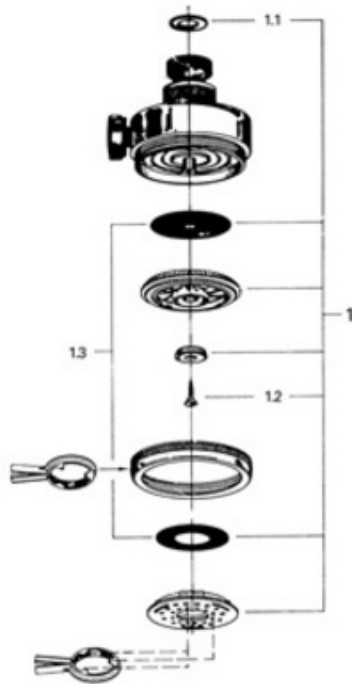

## 28 206 Deluxe Champagne shower head

### Exploded View

### Parts Breakdown

Pos No.	Spare Part Description	Product No.	Pcs.
	<b>28 206</b>		
1	Repair kit for 28.063	45 108	1
1.1	Fiber washer for relexa hose	01 389	1
1.2	Center screw	00 850	1
1.3	Repair kit for 28.063	45 107	1