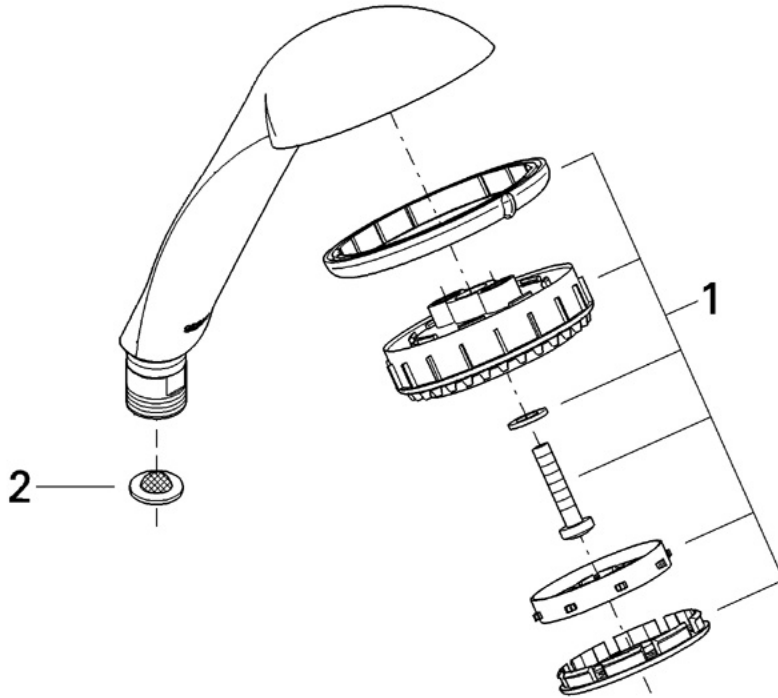

28 167 Champagne hand shower

Exploded View

Parts Breakdown

Pos No.	Spare Part Description	Product No.	Pcs.
	28 167		
1	Rose kit	45 215	1
2	Filter screen	07 002	1