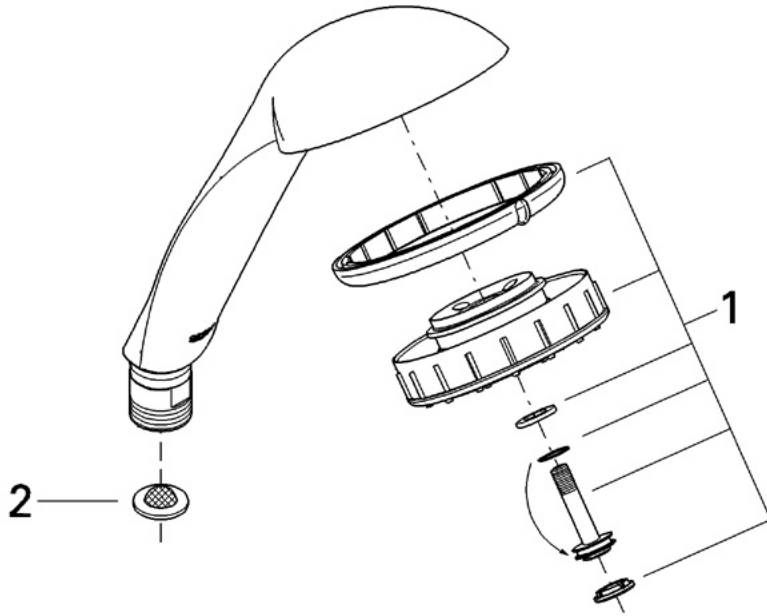

28 163 Dual hand shower

Exploded View

Parts Breakdown

Pos No.	Spare Part Description	Product No.	Pcs.
	28 163		
1	Rose kit	45 214	1
2	Filter screen	07 002	1