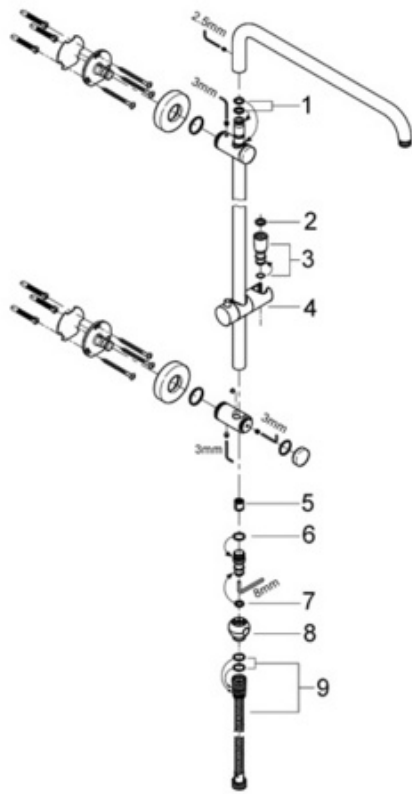

27 031 Shower system

Exploded View

Parts Breakdown

Pos No.	Spare Part Description	Product No.	Pcs.
	27 031		
1	O-ring	01 278	1
2	Filter screen	07 002	1
3	Adaptor	03 720	1
4	Handshower holder	12 140	1
5	Check valve	08 565	1
6	Shank o-ring	01 282	1
7	O-ring	01 224	1
8	Hose coupler	45 899	1
9	Shower hose	28 025	1