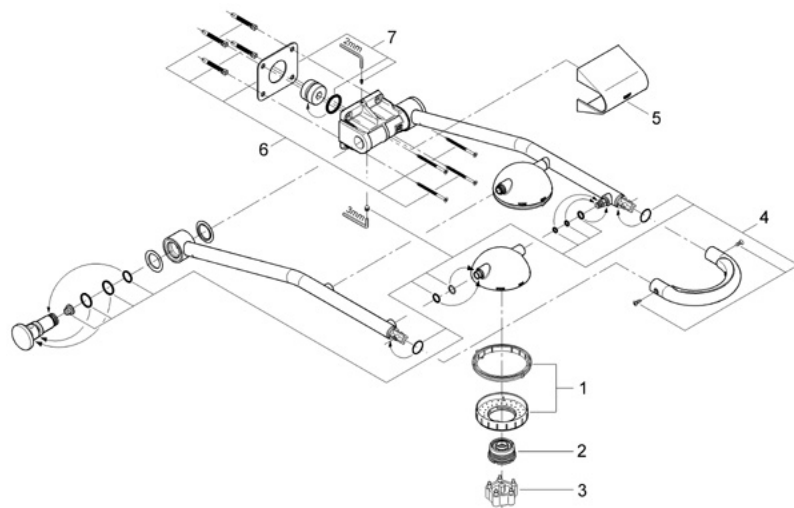

27 007 Shower system

Exploded View

Parts Breakdown

Pos No.	Spare Part Description	Product No.	Pcs.
	27 007		
1	Rose kit	45 877	1
2	Pulsator element	45 656	1
3	Relexa plus tool	45 654	1
4	Grip	45 878	1
5	Cover	45 879	1
6	Mounting kit	45 898	1
7	Set screw and O-ring	45 901	1