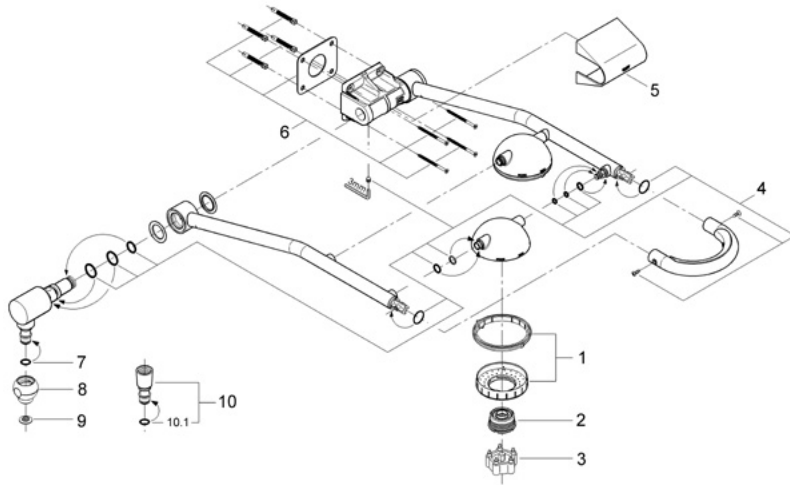

27 006 Shower system

Exploded View

Parts Breakdown

Pos No.	Spare Part Description	Product No.	Pcs.
	27 006		
1	Rose kit	45 877	1
2	Pulsator element	45 656	1
3	Relexa plus tool	45 654	1
4	Grip	45 878	1
5	Cover	45 879	1
6	Mounting kit	45 898	1
7	O-ring	01 224	1
8	Hose coupler	45 899	1
9	Filter screen	07 002	1
10	Coupler	45 900	1
10.1	O-ring	01 224	1