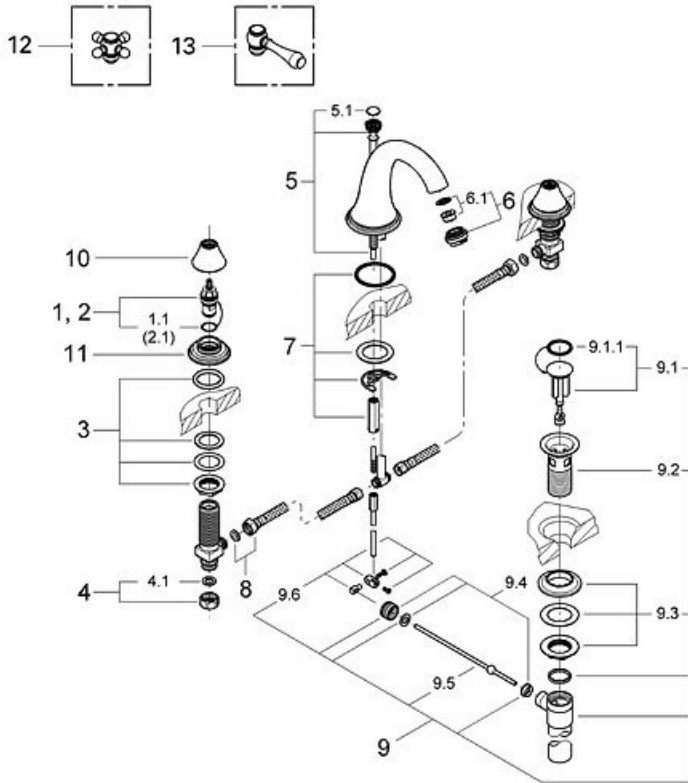

## 20 801 Low Spout Lavatory Wideset

### Exploded View

### Parts Breakdown

Pos No.	Spare Part Description	Product No.	Pcs.
<b>20 801</b>			
1	90 degree carbodur cartridge	45 882	1
1.1	O-ring	03 924	1
2	90 degree carbodur cartridge	45 883	1
2.1	O-ring	03 924	1
3	Valve mounting kit	45 286	1
4	Connection nut set	12 901	1
4.1	Fiber washer for relexa hose	01 389	1
5	Geneva lift rod	45 791	1
5.1	Handle/diverter cap	45 763	1
6	Geneva lav flow control	13 931	1
6.1	Flow regulator	45 220	1
7	Mounting set for wideset	45 226	1
8	Flex hose for widesets	45 442	1
9	Pop-up drain	28 957	1
9.1	Chr pop-up stopper for 28 958	45 324	1
9.1.1	Stopper o-ring for 28 958	01 147	1
9.2	Chrome flange for 28 958	01 153	1
9.3	Mounting nut for 28 958	45 266	1
9.4	Ball rod nut w/bush for 28 958	45 265	1
9.5	Ball rod w/spring for 28 958	45 264	1
9.6	Toggle lever	45 485	1
10	Upper flange	45 907	1
11	Lower flange	45 906	1
<b>Special Accessories</b>			
12	Geneva cross handle each	45 776	1
13	Geneva lever handle each	45 790	1