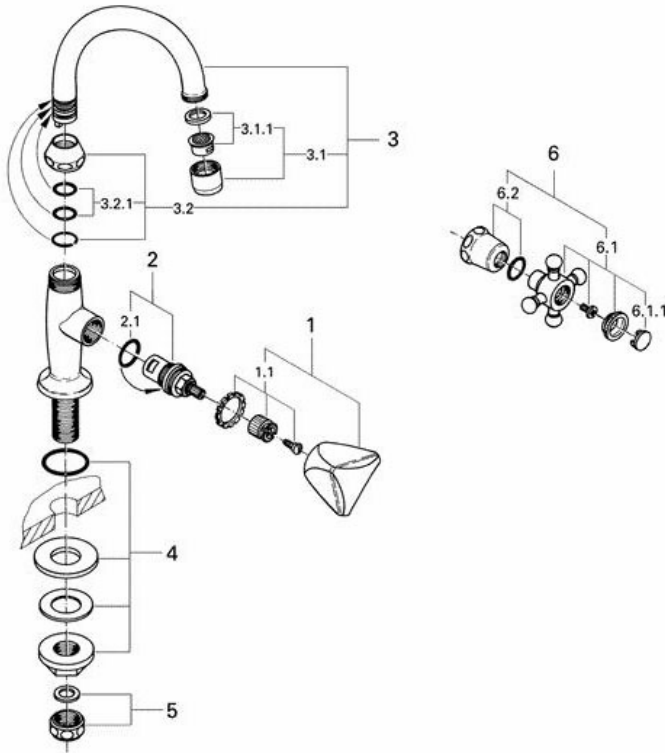

20 175 Basin tap

Exploded View

Parts Breakdown

Pos No.	Spare Part Description	Product No.	Pcs.
	20 175		
1	TDL handle, neutral	06 486	1
1.1	Handle connecting set	45 001	1
2	90 degree carbodur cartridge	45 882	1
2.1	O-ring	03 924	1
3	Chrome 5" swan spout	13 050	1
3.1	Laminar control	13 954	1
3.1.1	Flow regulator	45 220	1
3.2	Chrome spout fitting set	45 006	1
3.2.1	O-ring	01 285	1
4	Mounting set	45 000	1
5	1/2" coupling nut	12 902	1
6	Arabesk handle complete	45 277	1
6.1	Arabesk handle	45 678	1
6.1.1	Marking plate (hot)	05 091	1
6.1.1	Marking plate (cold)	05 092	1
6.1.2	Button holder	09 117	1
6.2	Crt cap	45 680	1