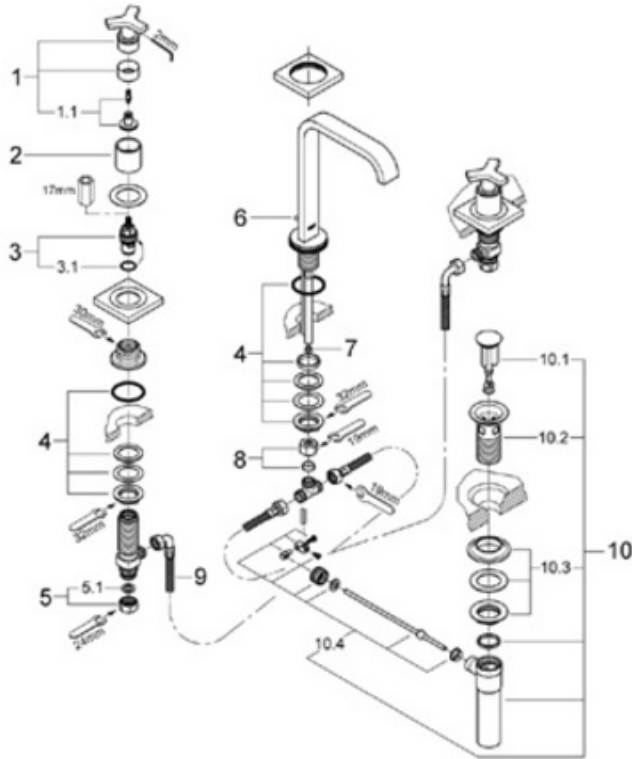

## 20 148 Lavatory Wideset

### Exploded View

### Parts Breakdown

Pos No.	Spare Part Description	Product No.	Pcs.
	<b>20 148</b>		
1	Handle	46 611	1
2	Flange sleeve	08 124	1
3	180 degree carbide cartridge	45 346	1
4	Classic wideset mounting set	45 025	1
5	1/2" coupling nut	12 902	1
6	Lift Rod	65 196	1
7	Flow Control	45 303	1
8	Connect nut & seal	12 914	1
9	Noblesse wideset hose	45 704	1
10	Pop-up drain	28 957	1
11	Filter	46 625	1