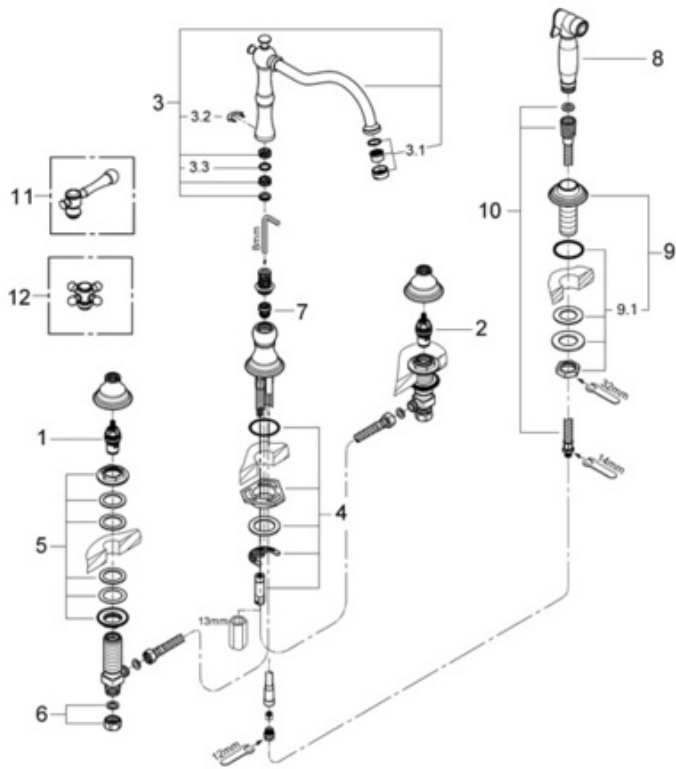

## 20 130 High Profile Wideset with Side Spray

### Exploded View

### Parts Breakdown

Pos No.	Spare Part Description	Product No.	Pcs.
<b>20 130</b>			
1	Ceramic cartridge	45 882	1
2	90 degree carbodur cartridge	45 883	1
3	Spout complete	13 203	1
3.1	Male laminar control	13 955	1
3.2	Spout clip	08 065	1
3.3	O-ring	01 285	1
4	Spout body mounting kit	46 249	1
5	Classic wideset mounting set	45 025	1
6	1/2" coupling nut	12 902	1
7	Diverter	07 970	1
8	Side spray	11 136	1
9	Rose kit	45 819	1
9.1	Hand shower holder mounting kit	07 660	1
10	Hose	11 153	1
<b>Special Accessories</b>			
11	Lever handles	18 173	1
12	Cross handles	18 733	1