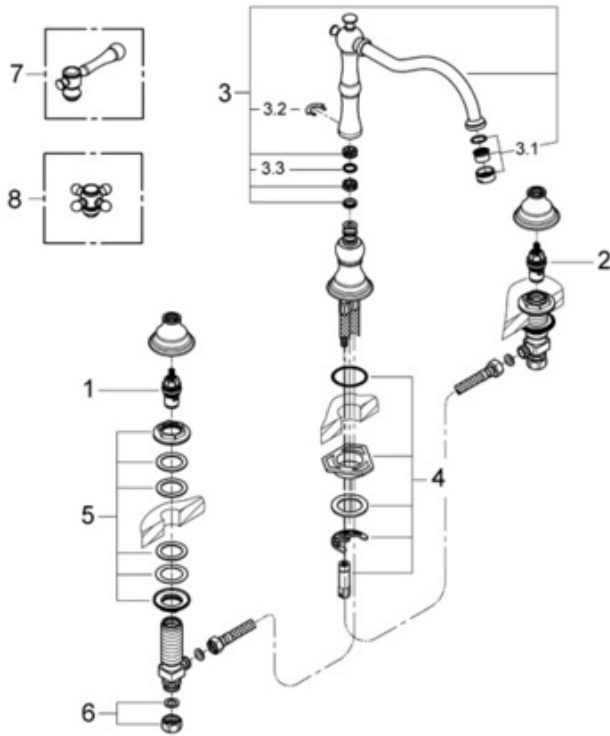

20 129 High Profile Wideset

Exploded View

Parts Breakdown

Pos No.	Spare Part Description	Product No.	Pcs.
20 129			
1	Ceramic cartridge	45 882	1
2	90 degree carbodur cartridge	45 883	1
3	Spout complete	13 203	1
3.1	Male laminar control	13 955	1
3.2	Spout clip	08 065	1
3.3	O-ring	01 285	1
4	Spout body mounting kit	46 249	1
5	Classic wideset mounting set	45 025	1
6	1/2" coupling nut	12 902	1
Special Accessories			
7	Lever handles	18 173	1
8	Cross handles	18 733	1