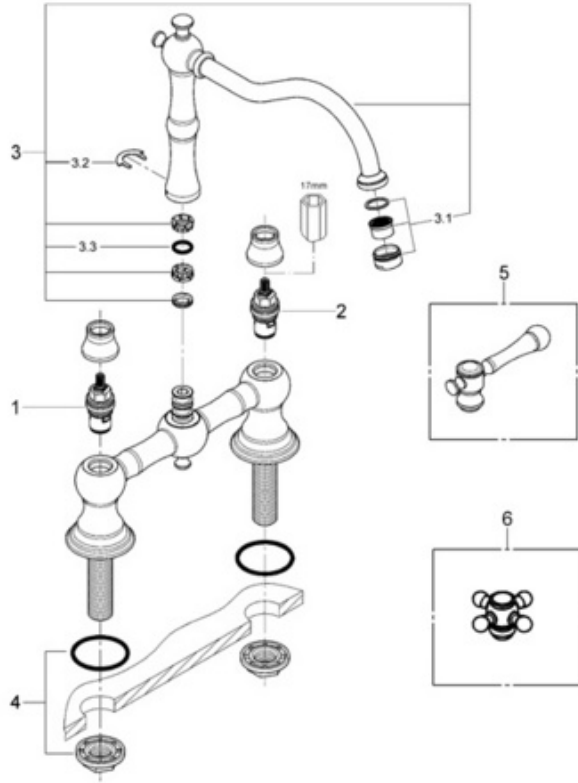

20 128 High Profile with Dual Handle

Exploded View

Parts Breakdown

Pos No.	Spare Part Description	Product No.	Pcs.
20 128			
1	Ceramic cartridge	45 882	1
2	90 degree cartridge	45 883	1
3	Spout complete	13 203	1
3.1	Flow regulator	13 955	1
3.2	Spout clip	08 065	1
3.3	O-ring	01 285	1
4	Mounting kit	45 004	1
Special Accessories			
5	Lever handles	18 173	1
6	Cross handles	18 733	1