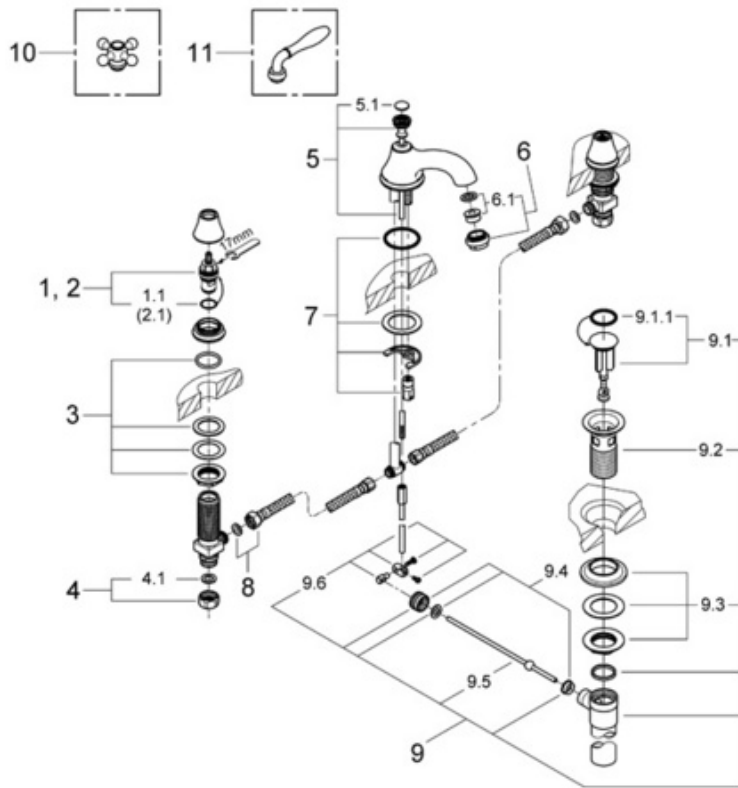

20 122 4" Mini Wideset

Exploded View

Parts Breakdown

Pos No.	Spare Part Description	Product No.	Pcs.
20 122			
1	Ceramic cartridge	45 882	1
1.1	O-ring	03 924	1
2	90 degree cartridge	45 883	1
2.1	O-ring	03 924	1
3	Valve mounting kit	45 286	1
4	1/2" coupling nut	12 902	1
4.1	Fiber washer for relexa hose	01 389	1
5	Seabury lift rod	45 766	1
5.1	Handle/diverter cap	45 763	1
6	Seabury lav flow control	13 924	1
6.1	Filter insert	45 220	1
7	Mounting set for wideset	45 226	1
8	Flex hose for widesets	45 442	1
9	Pop-up drain	28 957	1
9.1	Stopper	45 324	1
9.1.1	Stopper o-ring	01 147	1
9.2	Flange	01 153	1
9.3	Shank nut & bushing	45 266	1
9.4	Nut & bushings	45 265	1
9.5	Ball rod	45 264	1
9.6	Toggle lever	45 485	1
Special Accessories			
10	Cross handle	45 767	1
11	Lever handle	45 768	1