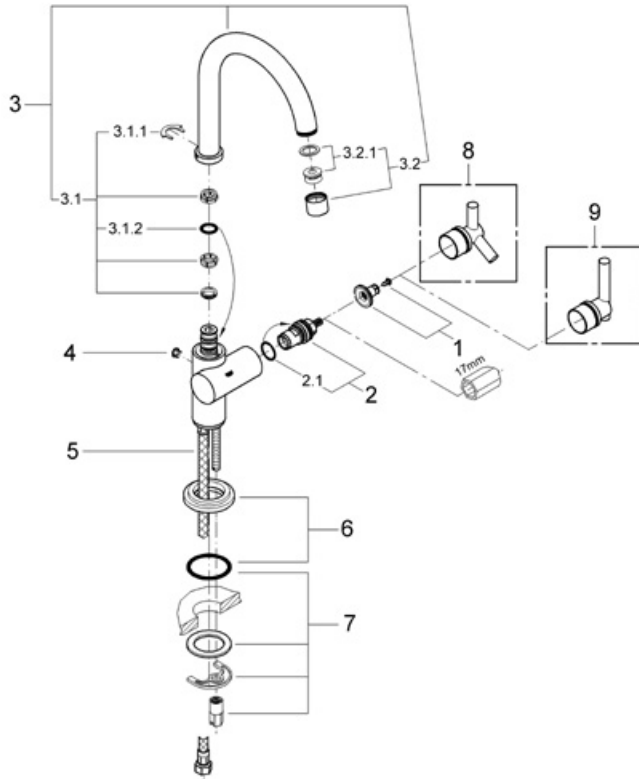

## 20 074 Atrio High Profile Pillar Faucet

### Exploded View

### Parts Breakdown

Pos No.	Spare Part Description	Product No.	Pcs.
	<b>20 074</b>		
1	Handle connection set	45 605	1
2	Ceramic cartridge	45 882	1
2.1	O-ring	03 924	1
3	Spout	13 170	1
3.1	Spout o-ring kit	45 615	1
3.1.1	Spout clip	08 065	1
3.1.2	O-ring	01 285	1
3.2	Flow control	13 935	1
3.2.1	Filter insert	45 220	1
4	Button	08 102	1
5	Flexible connect hose	46 413	1
6	Escutcheon	45 629	1
7	Mounting kit	46 055	1
	<b>Special Accessories</b>		
8	Trio spoke handle	45 603	1
9	Atrio lever	45 609	1