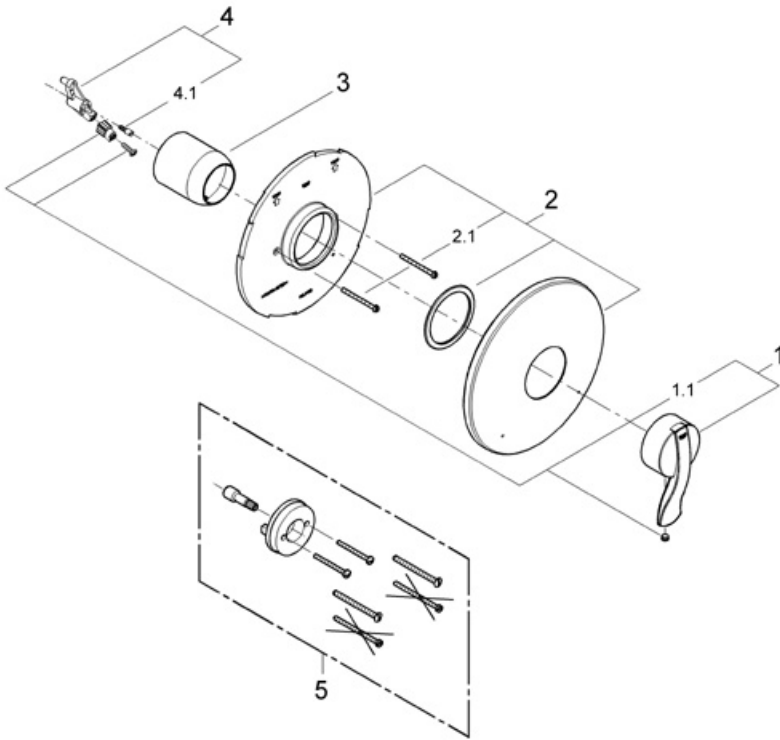

19 721 Pressure Balance Valve trim

Exploded View

Parts Breakdown

Pos. No.	Spare part Description	Product No.	Pcs.
	19721		
1	Lever handle	46538	1
1.1	Handle connection set	46177	1
2	Escutcheon	47584	1
2.1	Escutcheon screws	00329	1
3	Cap	46264	1
4	Handle adapter	46265	1
4.1	Handle adapter screw	02553	1
	Special accessories		
5	Extension kit	47344	1