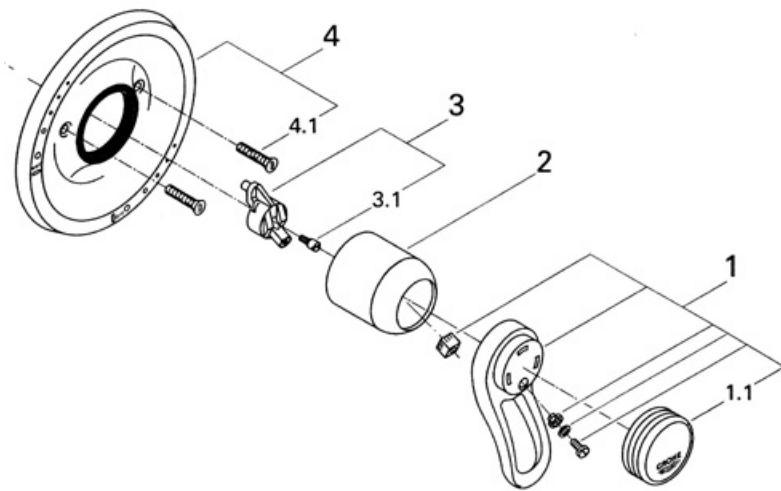

19 705 Pressure Balance Valve trim

Exploded View

Parts Breakdown

Pos. No.	Spare part Description	Product No.	Pcs.
	19705		
1	Lever set	46268	1
1.1	Cover cap	46270	1
2	Cap	46264	1
3	Lever adapter	46265	1
3.1	Screw	02653	1
4	Escutcheon	46271	1
4.1	Screw	46272	1
	Special accessories		
	1" Extension	47344	1