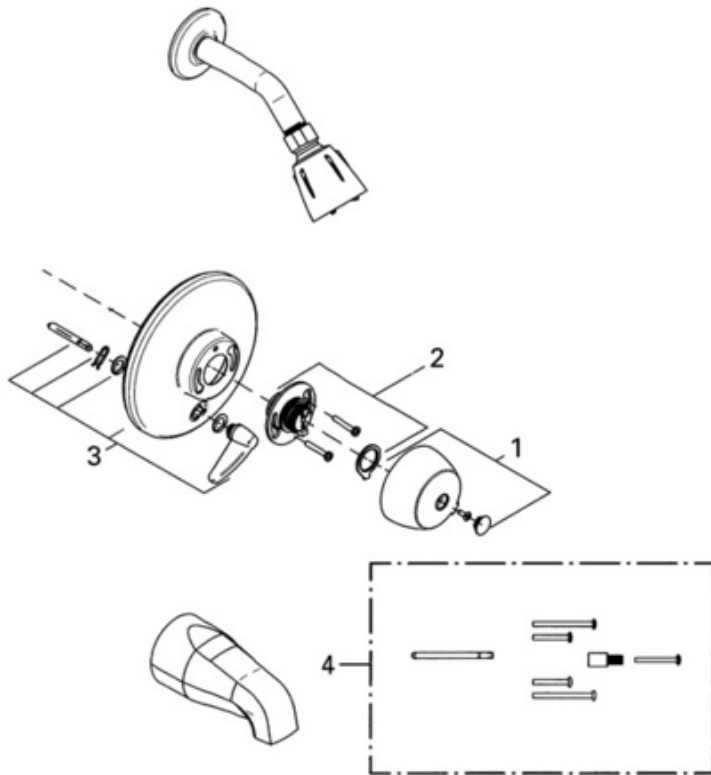

19 634 PBV shower combination trim

Exploded View

Parts Breakdown

Pos No.	Spare Part Description	Product No.	Pcs.
	19 634		
1	Metal handle	47 622	1
2	Escutcheon bushings	47 623	1
3	Escutcheon plate	47 624	1
	Special Accessories		
4	Extension kit	47 625	1