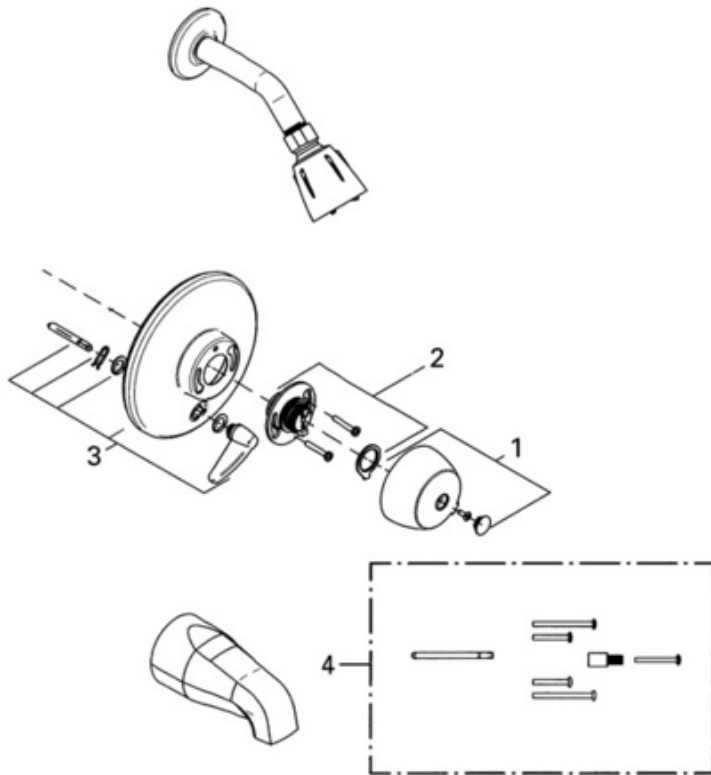

19 620 Pressure Balance Shower/Tub Trim

Exploded View

Parts Breakdown

Pos No.	Spare Part Description	Product No.	Pcs.
	19 620		
1	Metal handle	47 622	1
2	Escutcheon bushings	47 623	1
3	Escutcheon plate	47 624	1
	Special Accessories		
4	Extension kit	47 625	1