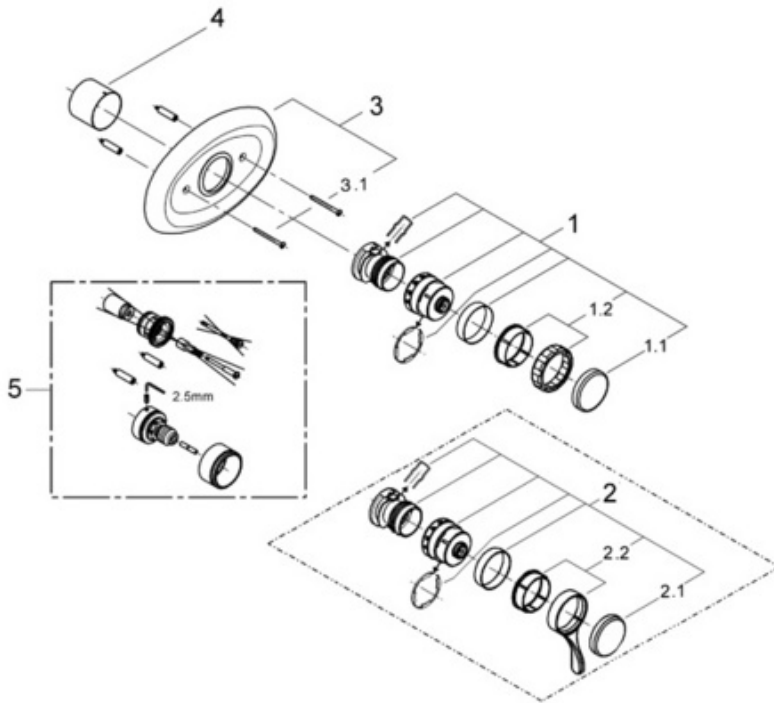

19 230 3/4" Thermostat trim with lever handle

Exploded View

Parts Breakdown

| Pos No. | Spare Part Description | Product No. | Pcs. |
|---------|------------------------------|-------------|------|
| | 19 230 | | |
| 1 | Thermostat handle | 47 427 | 1 |
| 1.1 | Handle cap | 47 428 | 1 |
| 1.2 | Handle ring | 47 429 | 1 |
| 2 | Thm lever handle | 47 432 | 1 |
| 2.1 | Handle cap | 47 428 | 1 |
| 2.2 | Thm hdl lever | 47 433 | 1 |
| 3 | Escutcheon 19 419 | 47 543 | 1 |
| 3.1 | Chrome 2" esc screw | 02 413 | 2 |
| 4 | Chiara thermostat hdl sleeve | 47 430 | 1 |
| | Special Accessories | | |
| 5 | Extension kit | 47 358 | 1 |