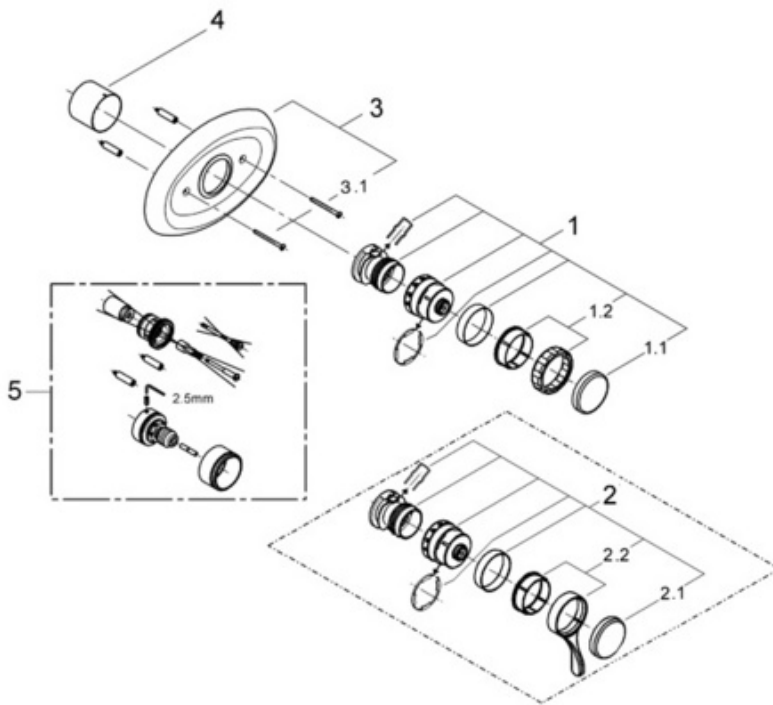

## 19 229 3/4" Thermostat trim with grip ring handle

### Exploded View

### Parts Breakdown

Pos No.	Spare Part Description	Product No.	Pcs.
	<b>19 229</b>		
1	Thermostat handle	47 427	1
1.1	Handle cap	47 428	1
1.2	Handle ring	47 429	1
2	Thm lever handle	47 432	1
2.1	Handle cap	47 428	1
2.2	Thm hdl lever	47 433	1
3	Escutcheon 19 419	47 543	1
3.1	Chrome 2" esc screw	02 413	2
4	Chiara thermostat hdl sleeve	47 430	1
	<b>Special Accessories</b>		
5	Extension kit	47 358	1