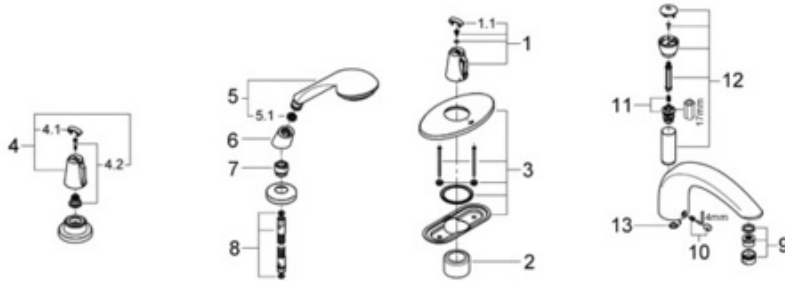

19 206 Thermostatic Roman Tub Filler Trim

Exploded View

Parts Breakdown

Pos No.	Spare Part Description	Product No.	Pcs.
	19 206		
1	Thermostat handle	47 177	1
1.1	Handle cover cap	11 366	1
2	Body sleeve	04 952	1
3	THM escutcheon	47 699	1
4	Handle	45 954	1
4.1	Handle cover cap	11 366	1
4.2	Handle connection set	45 186	1
5	Sensia champagne handshower	28 167	1
6	Handshower adaptor	46 486	1
7	Flange sealing nut	45 412	1
8	Hand shower hose	28 146	1
9	Flow regulator	13 927	1
10	Spout fitting kit	45 834	1
11	Diverter for 25622	45 187	1
12	Diverter sleeve & handle	46 540	1