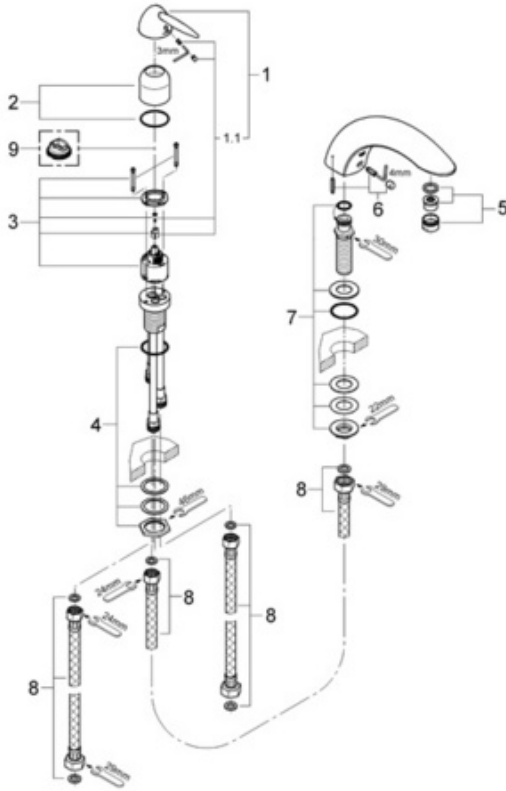

## 19 197 Roman tub filler

### Exploded View

### Parts Breakdown

Pos No.	Spare Part Description	Product No.	Pcs.
	<b>19 197</b>		
1	Lever	46 545	1
1.1	Lever connection set	46 546	1
2	Cover cap	46 243	1
3	Ceramic cartridge	46 048	1
4	Mounting set	45 164	1
5	Flow regulator	13 927	1
6	Spout fitting kit	45 834	1
7	Mounting shank	45 163	1
8	Inlet supply	45 449	1
	<b>Special Accessories</b>		
9	Temperature limit stop	46 308	1