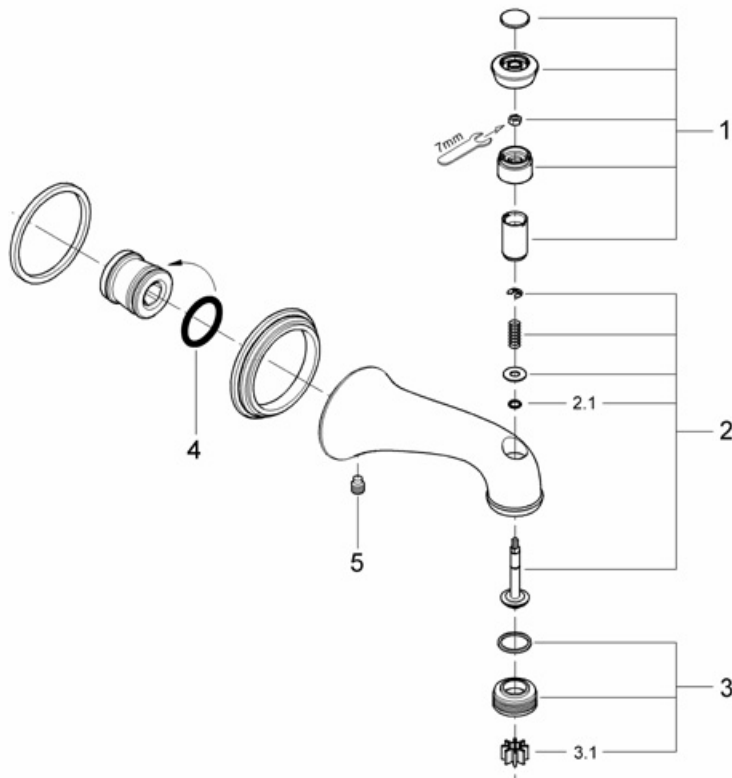

13 610 Tub spout, diverter

Exploded View

Parts Breakdown

Pos No.	Spare Part Description	Product No.	Pcs.
	13 610		
1	Diverter knob	45 734	1
2	Diverter assembly	45 735	1
2.1	O-ring	01 283	1
3	Flow regulator	45 167	1
3.1	Flow regulator	02 350	1
4	O-ring	01 210	1
5	Set screw	03 117	1