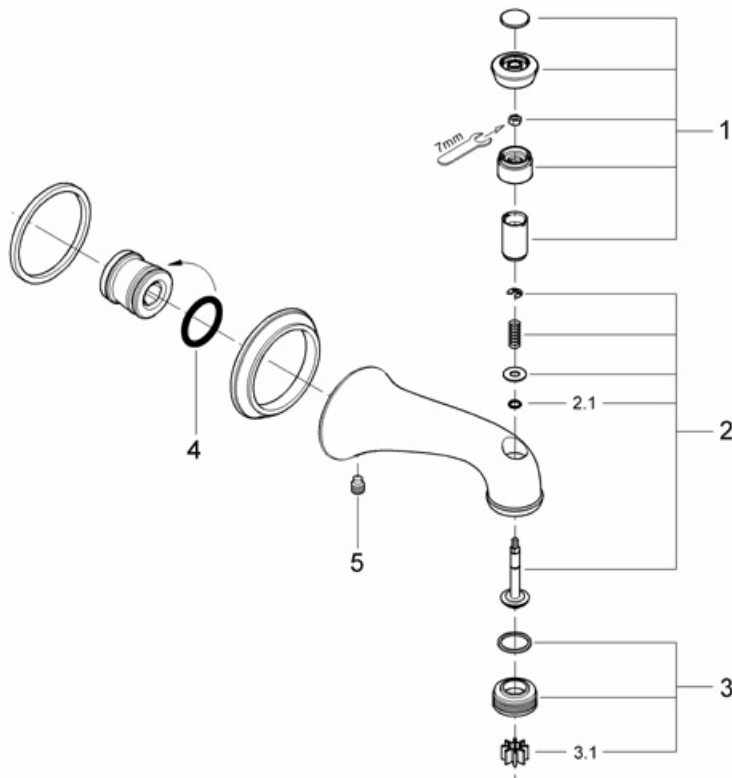

13 603 Wall Mounted Diverter Tub Spout

Exploded View

Parts Breakdown

Pos No.	Spare Part Description	Product No.	Pcs.
	13 603		
1	Diverter knob	45 734	1
2	Diverter assembly	45 735	1
2.1	O-ring	01 283	1
3	Flow regulator	45 167	1
3.1	Flow regulator	02 350	1
4	O-ring	01 210	1
5	Set screw	03 117	1