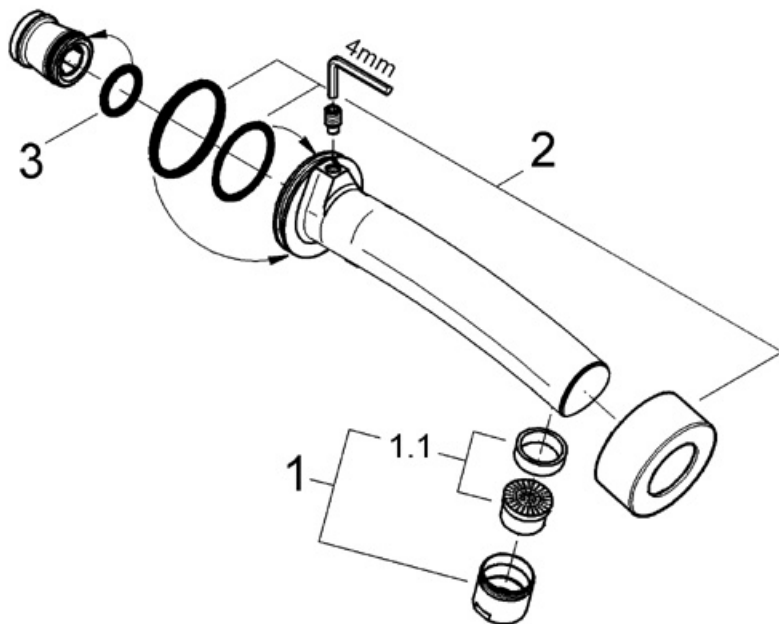

13 144 Wall mount tub spout

Exploded View

Parts Breakdown

Pos No.	Spare Part Description	Product No.	Pcs.
	13 144		
1	Flow regulator	07 899	1
1.1	Filter insert	46 501	1
2	Escutcheon	46 507	1
3	O-ring	01 284	1