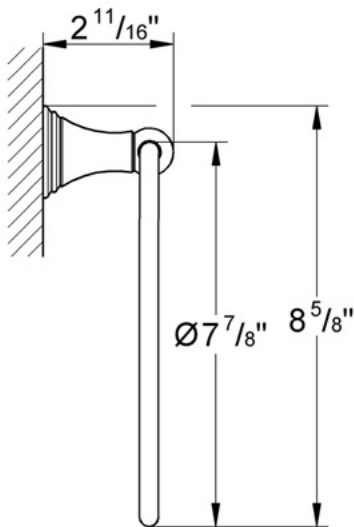

40 151 Towel Ring

Description

8" towel ring

Flow Rate

N/A

Finish Options

- 40 151 OOO Starlight® Chrome
- 40 151 IRO Chrome/Polished Brass
- 40 151 ROO Infinity Polished Brass
- 40 151 AVO Infinity Satin Nickel
- 40 151 ARO Infinity Satin Nickel/Polished Brass
- 40 151 RRO Velour Chrome
- 40 151 BEO Sterling Infinity Finish
- 40 151 ENO Infinity Brushed Nickel
- 40 151 ZBO Oil Rubbed Bronze