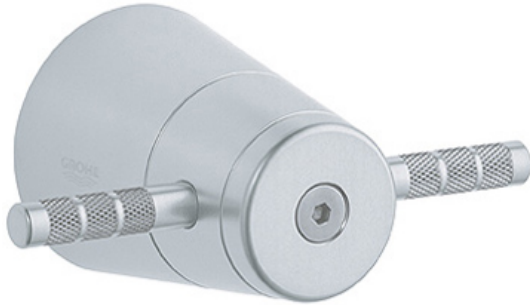

40 091 Robe hook

Description

-LIMITED AVAILABILITY-

Robe hook
Design by F.A. Porsche
Unique ALU-XT aluminum-colored satin finish

Flow Rate

NA

Code Compliance

ASME/ANSI A112.18.1M

Finish Options

40 091 BKO ALU-XT