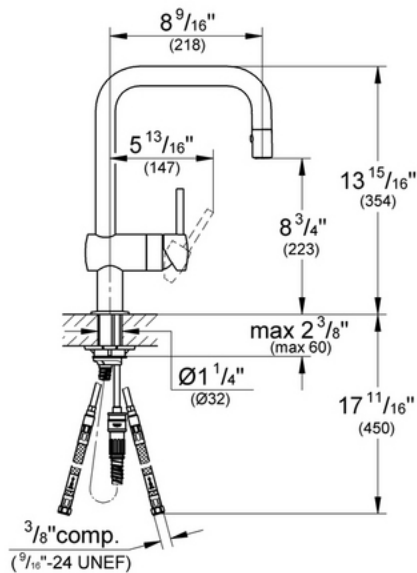

32 319 High Profile with Pull Down Faucet

Description

GROHE SilkMove® Ceramic Cartridge
 SpeedClean® Anti-Lime System
 Locking Push Button Control - to switch from regular flow to spray
 Stainless Steel Braided Flexible Supplies
 Quick Installation System
 Single Lever Handle
 Variable Handle Positioning
 8 9/16" Spout Reach

Flow Rate

2.2 gpm at 45 psi, 2.5 gpm at 80 psi
 (9.5 lpm)

Code Compliance

ASME/ANSI A112.18.1M
 ANSI/NSF Standard 61
 CSA Standard B125.1-05
 ADA Compliant

Finish Options

32 319 OOO Starlight® Chrome
 32 319 DCO SuperSteel