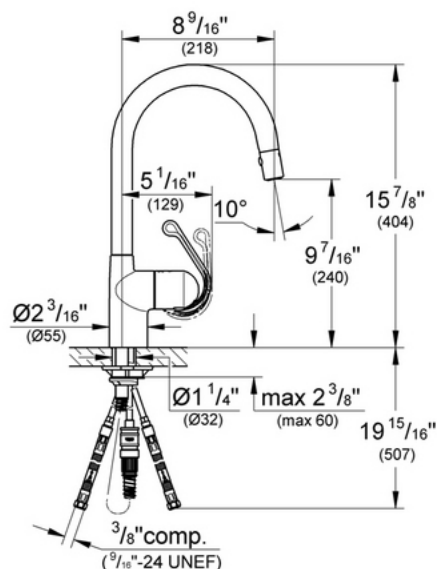

32 244 Main Sink Dual Spray Pull-Down

Description

-LIMITED AVAILABILITY-

GROHE SilkMove® ceramic cartridge
SpeedClean anti-lime system
Locking Push Button Control - to switch from regular flow to spray
Quick installation system
Single lever handle
Variable handle positioning
Stainless steel braided flexible supplies
56" extractable hose
8 9/16" spout reach
360° swivel spout

IAPMO file # 1750

Installation note: For full handle movement when mounted in front of a wall or backsplash, this faucet must be installed with no less than 3 1/4" of clearance between the faucet and backsplash or wall, unless the faucet is installed with the handle facing forward (handle opposite the wall).

Flow Rate

2.2 gpm at 45 psi, 2.5 gpm at 80 psi
(9.5 lpm)

Code Compliance

ASME/ANSI A112.18.1M
ANSI/NSF Standard 61
ADA Compliant

Finish Options

32 244 OOO Starlight® Chrome
32 244 DCO SuperSteel