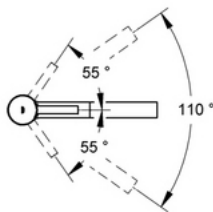

32 170 Single Spray Pull-Out

Description

GROHE SilkMove®; Ceramic Cartridge
 SpeedClean®; Anti-Lime System
 Stainless Steel Braided Flexible Supplies
 Quick Installation System
 Single Lever Handle
 8 9/16" Spout Reach

Flow Rate

2.2 gpm at 45 psi, 2.5 gpm at 80 psi
 (9.5 lpm)

Code Compliance

ASME/ANSI A112.18.1M
 ADA Compliant

Finish Options

32 170 000 Starlight® Chrome
 32 170 DCO SuperSteel