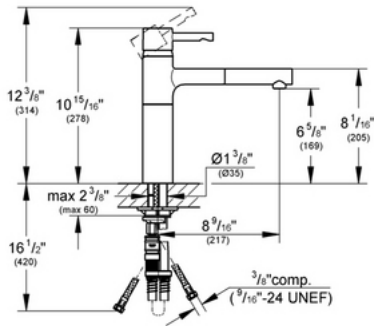

32 170 Single Spray Pull-Out

Description

GROHE SilkMove®; Ceramic Cartridge
 SpeedClean®; Anti-Lime System
 Stainless Steel Braided Flexible Supplies
 Quick Installation System
 Single Lever Handle
 8 9/16" Spout Reach

Flow Rate

2.2 gpm at 45 psi, 2.5 gpm at 80 psi
 (9.5 lpm)

Code Compliance

ASME/ANSI A112.18.1M
 ADA Compliant

Finish Options

32 170 000 Starlight® Chrome
 32 170 DCO SuperSteel