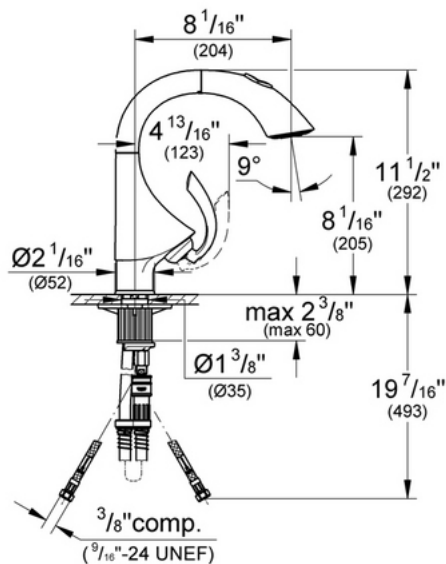

32 073 Prep Sink Dual Spray Pull-Out

Description

GROHE RealSteel® Stainless Steel Construction (SD0 and KD0 versions)
 Solid brass body (000 version)
 Ceramic cartridge
 Dual spray control -- switches back and forth between regular flow and spray
 SpeedClean anti-lime system
 Single lever handle
 Variable handle positioning (left, right, or center and all points in between)
 8 1/16" spout reach

Flow Rate

2.2 gpm at 60 psi, 2.5 gpm at 80 psi
 (9.5 lpm)

Code Compliance

ASME/ANSI A112.18.1M
 ASSE Standard 1016
 ADA Compliant

Finish Options

32 073 OOO Starlight® Chrome
 32 073 SDO Stainless Steel
 32 073 KDO Stainless Steel/Black
 32 073 DCO SuperSteel