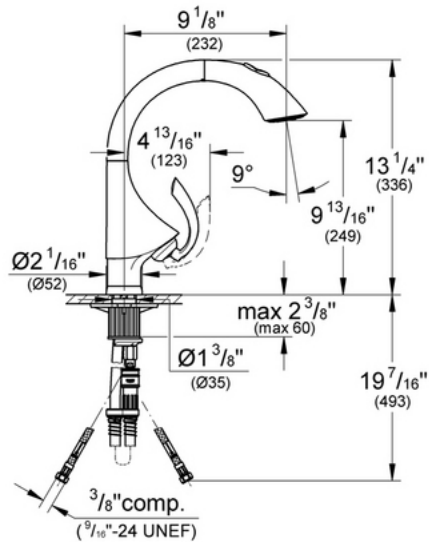

32 071 Main Sink Dual Spray Pull-Out

Description

GROHE RealSteel® Stainless Steel Construction (SD0 and KD0 versions)
 Solid brass body (000 version)
 Ceramic cartridge
 Dual spray control -- switches back and forth between regular flow and spray
 SpeedClean anti-lime system
 Single lever handle
 Variable handle positioning (left, right, or center and all points in between)
 9 1/8" spout reach

Flow Rate

2.2 gpm at 60 psi, 2.5 gpm at 80 psi
 (9.5 lpm)

Code Compliance

ASME/ANSI A112.18.1M
 ANSI/NSF Standard 61
 ADA Compliant

Finish Options

32 071 OOO Starlight® Chrome
 32 071 SDO Stainless Steel
 32 071 KDO Stainless Steel/Black
 32 071 DCO SuperSteel