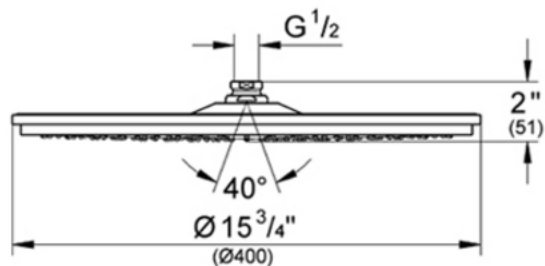

### Description

---

GROHE DreamSpray technology  
16" face  
252 nozzles  
SpeedClean anti-lime system  
1/2" NPT female threads

Spray: Rain

Note: Recommended for use with  
28 983 Rainshower Jumbo Shower Arm or  
28 492 Rainshower Ceiling Mount Shower Arm.

### Flow Rate

---

2.5 gpm at 80 psi