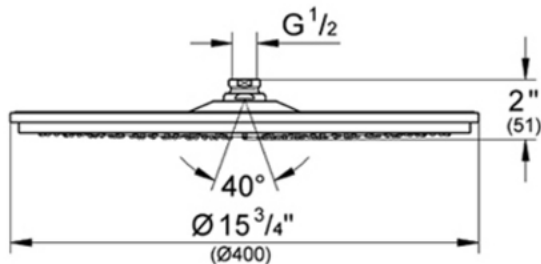

28 783 Jumbo

Description

GROHE DreamSpray technology
16" face
252 nozzles
SpeedClean anti-lime system
1/2" NPT female threads

Spray: Rain

Note: Recommended for use with
28 983 Rainshower Jumbo Shower Arm or 28 492 Rainshower
Ceiling Mount Shower Arm in non-concealed installations

Flow Rate

2.5 gpm at 80 psi

Code Compliance

ASME/ANSI A112.18.1M

Finish Options

28 783 OOO Starlight® Chrome
28 783 AVO Infinity Satin Nickel
28 783 ENO Infinity Brushed Nickel
28 783 ZBO Oil Rubbed Bronze