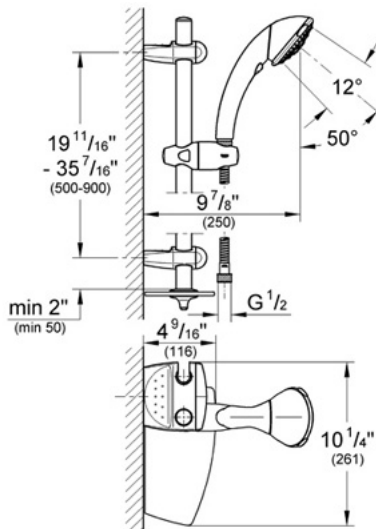

28 572 Massage Shower System

Description

-LIMITED AVAILABILITY-

Movario Massage Hand Shower (28 442) with:
8-position RotaHead System to adjust spray angle and position

RotaHead allows hand shower to function as a shower head or a body spray

GROHE DreamSpray® Technology

SpeedClean anti-lime system

4 spray patterns --

Normal spray

Rain spray

Jet spray

Massage spray

36" adjustable height shower bar (28 398)

59" hand shower hose (28 417)

Universal tray (28 549)

Flow Rate

2.5 gpm at 80 psi (9.5 lpm)

Code Compliance

ASME/ANSI A112.18.1M

ADA Compliant

Finish Options