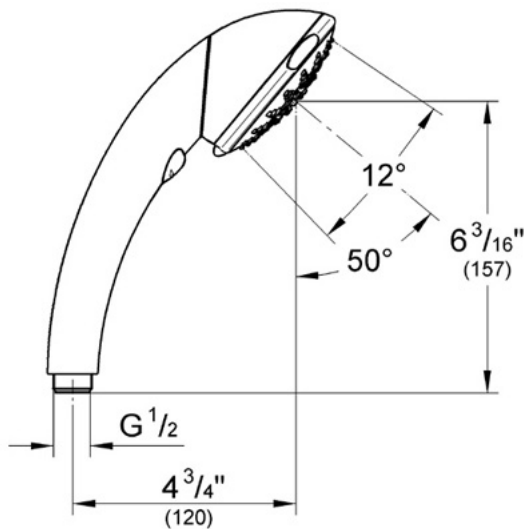

## 28 444 5 Hand Shower

### Description

---

5 spray patterns  
8-position RotaHead system to adjust spray angle and position of the spray face  
RotaHead System allows hand shower to function as a shower head or a body spray  
GROHE DreamSpray® Technology  
SpeedClean anti-lime system  
Multiple shell handle construction prevents heat transfer

### Flow Rate

---

2.5 gpm at 80 psi (9.5 lpm)