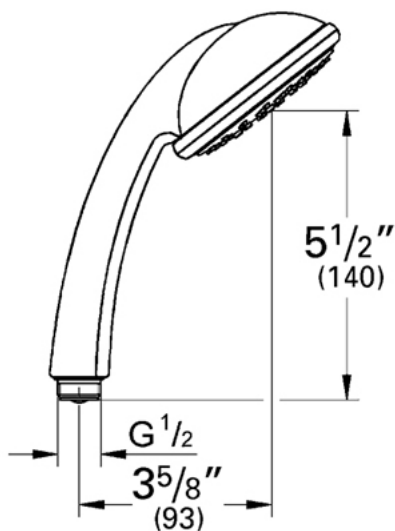

## 28 421 Hand Shower

### Description

Three spray patterns: Rain, Massage, and Jet  
Wide spray face with silicon ring edge to prevent damage if dropped  
GROHE DreamSpray® Technology  
SpeedClean® anti-lime system  
"Cool Touch" Multiple-shell construction prevents heat transfer

### Flow Rate

2.5 gpm at 80 psi (9.5 lpm)