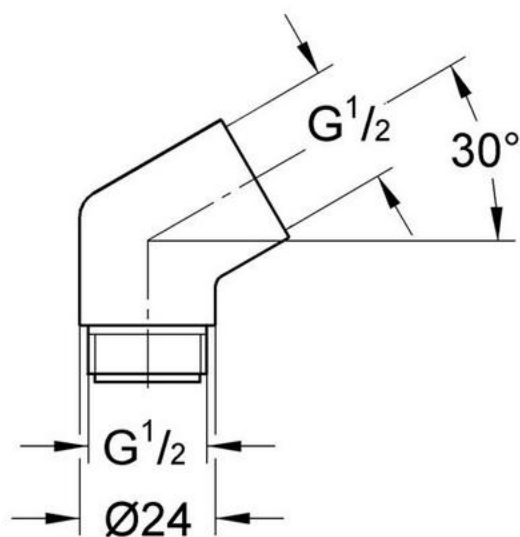

28 389 Adapter Elbow

Description

For use with Hand Shower Holder or Shower Bar

Flow Rate

N/A

Finish Options

28 389 000 Starlight® Chrome
28 389 AVO Infinity Satin Nickel