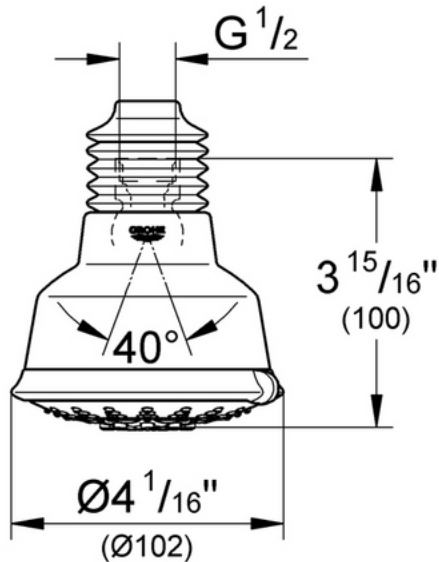

27 126 Shower Head 5

Description

5 Spray Pattern
1/2" NPT Female Threads
GROHE DreamSpray® Technology
SpeedClean® Anti-Lime System

Flow Rate

N/A

Code Compliance

ASME/ANSI A112.18.1M

Finish Options